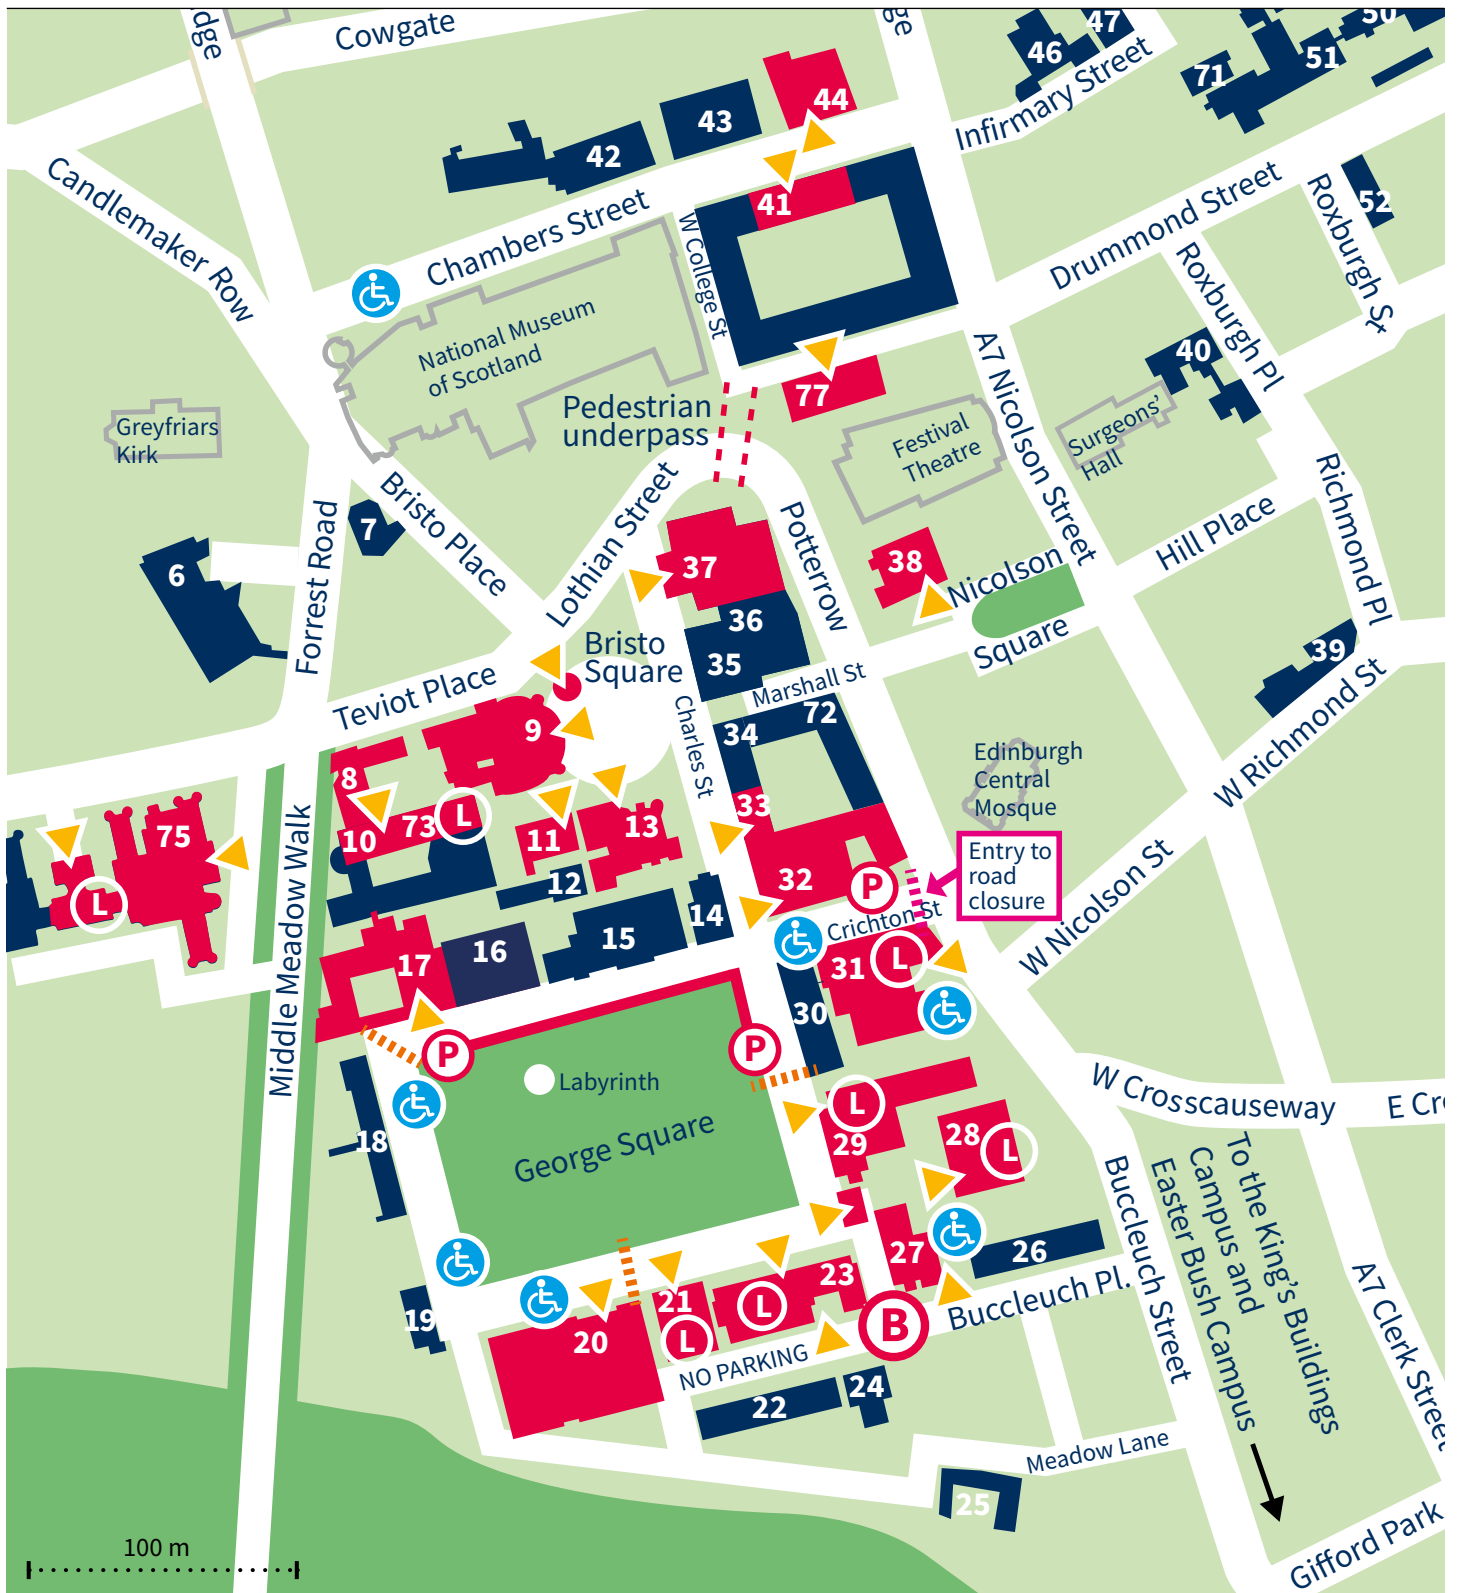

Map 1: Central area

- | | | | | | | | |
|---|----|---------------------------------------|----|--------------------------------------|----|-----------------------------------|---|
| Adam House | 44 | 40 George Square Lecture Theatres | 28 | The Pleasance (Student Union) | 53 | Event Permit Parking | P |
| Alison House | 38 | 50 George Square (H) | 29 | Pleasance Sport Complex & Gym | 54 | Disabled Parking | ♿ |
| Anatomy Lecture Theatre & Doorway 3, Teviot Place | 73 | Gordon Aikman Lecture Theatre | 21 | Potterrow (Student Union) | 37 | Lift for Lecture Theatres | L |
| Appleton Tower | 31 | Hugh Robson Building | 16 | Reid Concert Hall | 11 | Level access | ▲ |
| Bayes Centre | 72 | Informatics Forum (H) | 32 | 13-15 South College Street | 77 | Entry to road closure | — |
| Business School (H) | 23 | Main University Library | 9 | St Leonard's Land | 55 | Bollards | ■ |
| Chrystal Macmillan Building | 17 | McEwan Hall (H) | 20 | Teviot Lecture Theatre, Teviot Place | 8 | Shuttle Buses | B |
| Dugald Stewart Building | 34 | Meadows Lecture Theatre, Teviot Place | 2 | Teviot Row House (Student Union) | 13 | Red buildings are Open Day venues | ■ |
| ECA, Main Building (H) | 2 | Minto House | 4 | Visitor Centre | 33 | | |
| ECA, Hunter Building | 4 | New College | 42 | Wellbeing Centre | 35 | | |
| Edinburgh Futures Institute | 75 | Old College | 65 | | | | |
| 40 George Square Lower | 27 | | 41 | | | | |