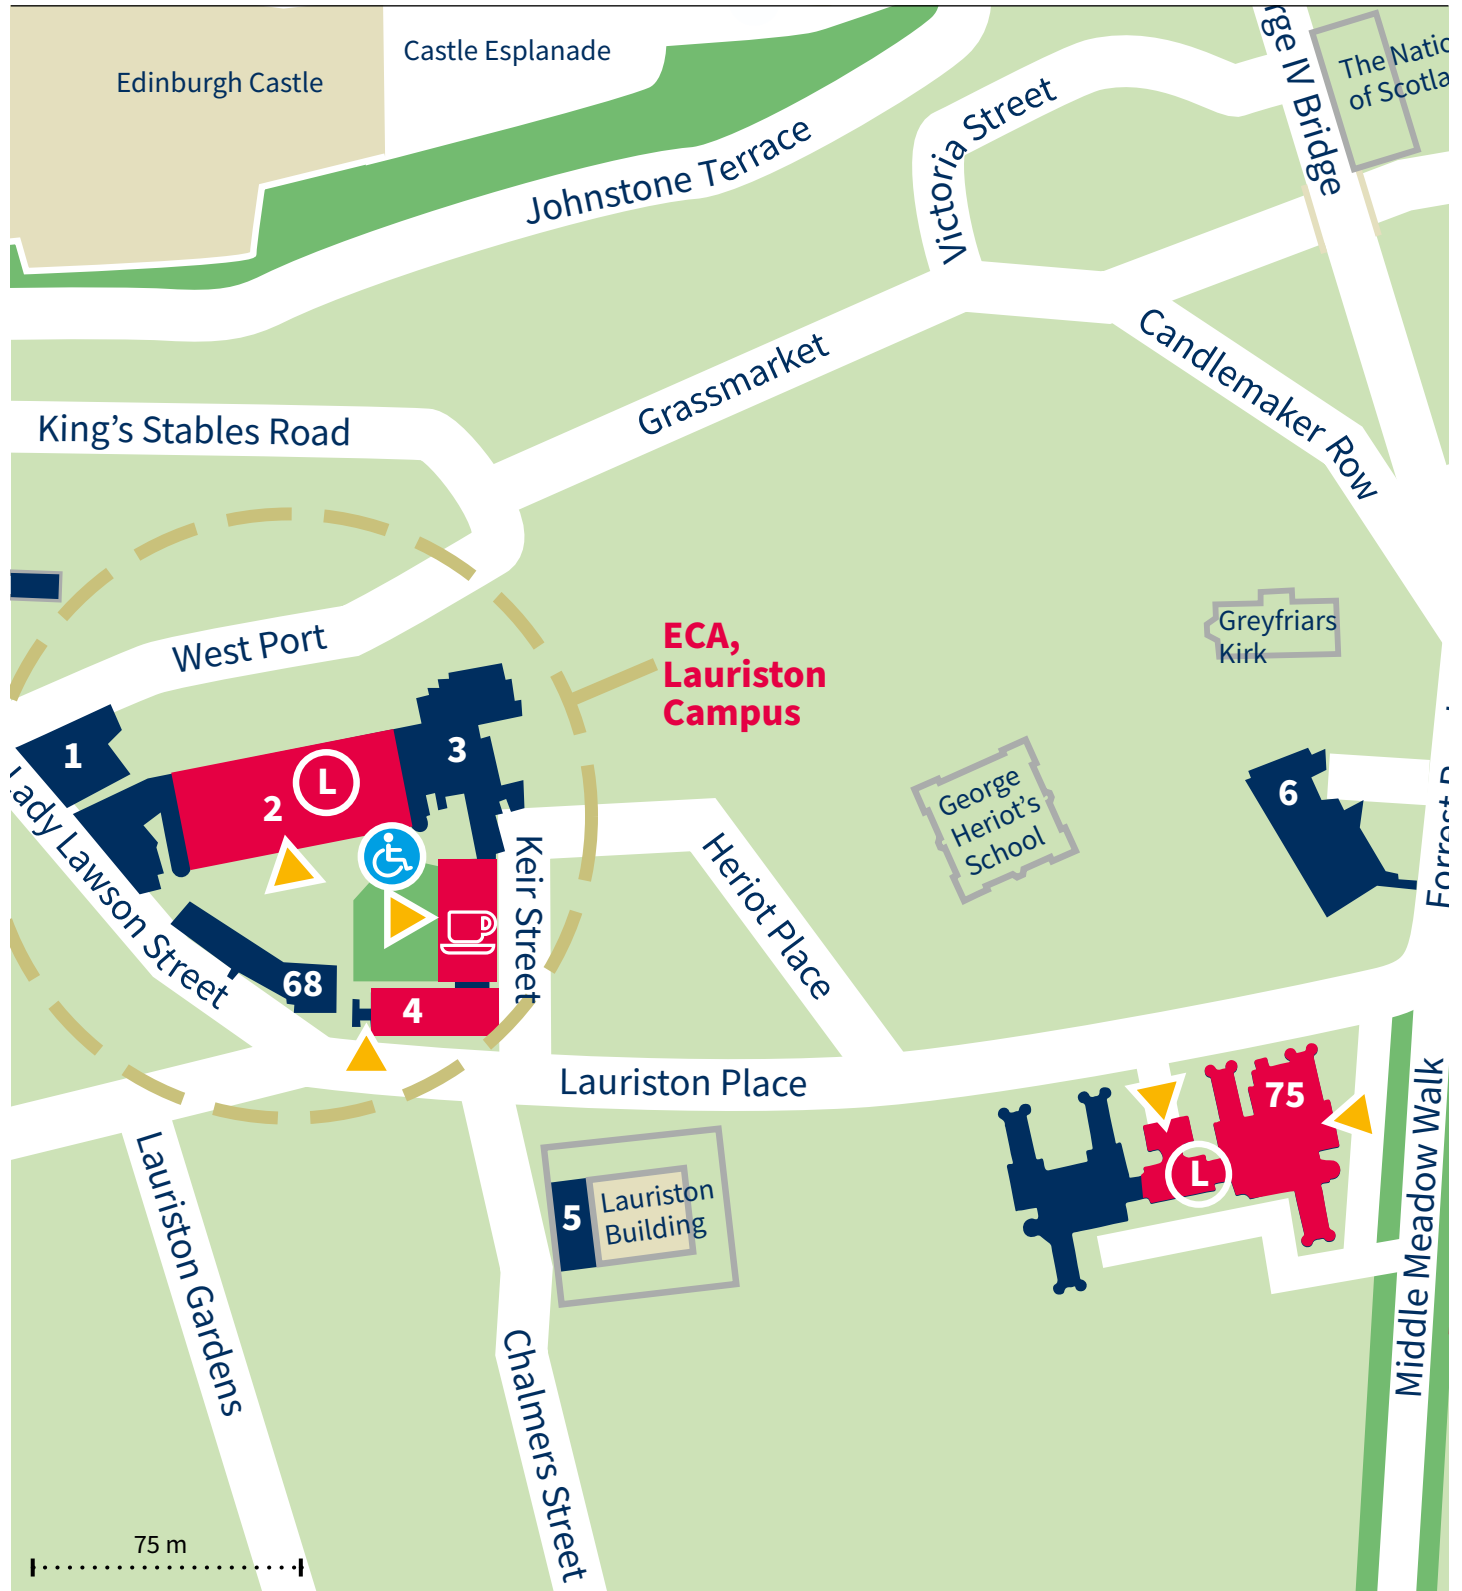

Map 1: Edinburgh College of Art

Adam House	44	40 George Square Lecture Theatres	28	The Pleasance (Student Union)	53	Event Permit Parking	P
Alison House	38	50 George Square (H)	29	Pleasance Sport Complex & Gym	54	Disabled Parking	♿
Anatomy Lecture Theatre & Doorway 3, Teviot Place	73	Gordon Aikman Lecture Theatre	21	Potterrow (Student Union)	37	Lift for Lecture Theatres	L
Appleton Tower	31	Hugh Robson Building	16	Reid Concert Hall	11	Level access	▲
Bayes Centre	72	Informatics Forum (H)	32	13-15 South College Street	77	Entry to road closure	—
Business School (H)	23	Main University Library	20	St Leonard's Land	55	Bollards	■
Chrystal Macmillan Building	17	McEwan Hall (H)	9	Teviot Lecture Theatre, Teviot Place	8	Shuttle Buses	B
Dugald Stewart Building	34	Meadows Lecture Theatre, Teviot Place	10	Teviot Row House (Student Union)	13	Red buildings are Open Day venues	■
ECA, Main Building (H)	2	Minto House	42	Visitor Centre	33		
ECA, Hunter Building	4	New College	65	Wellbeing Centre	35		
Edinburgh Futures Institute	75	Old College	41				
40 George Square Lower	27